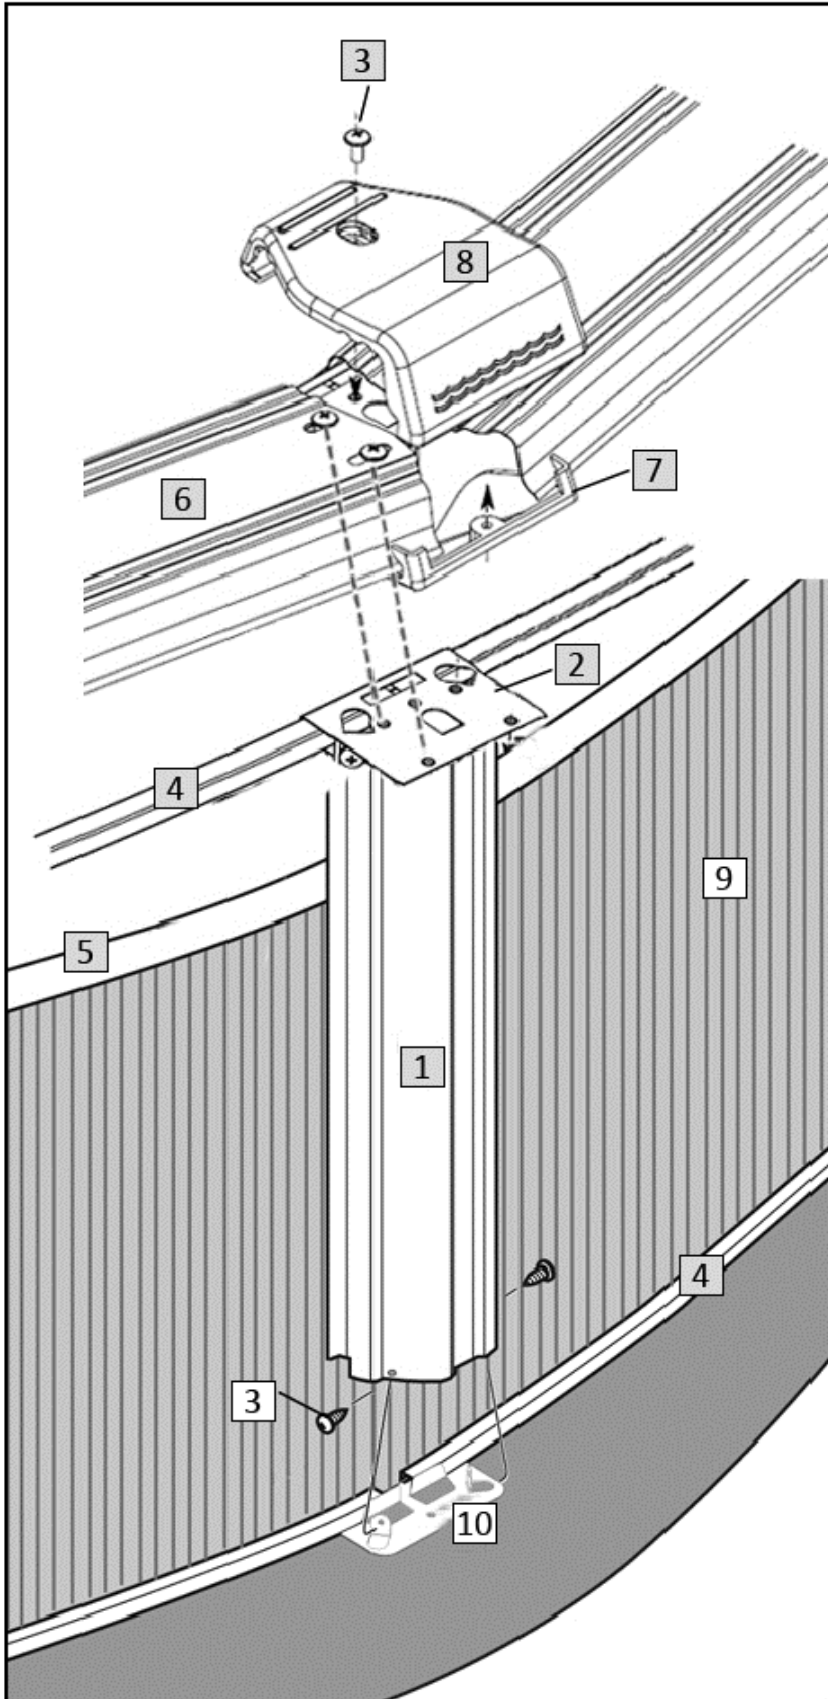

*These part #s are not available to purchase separately. They must be purchased as the Seat Cover Assembly Bolt Package, Order # NBP1032

Carton Breakdown
Belize 24' Round 48"
NB2508

Key #	Qty	Item #	Mfg Part #	Part Description	
WALL CARTON # 2448-THT-W					
<input type="checkbox"/>	5	18	NL107	8100	Plastic Edging
<input type="checkbox"/>	9	1	PC5202	48+Wall	Terra Haute Taupe Wall
48" Wall Joint Bolt Package (Part # 0113, Order # NBP1021)					
<input type="checkbox"/>	3	23	NBP1021	0513*	¼+x ½+Truss Head Screw
<input type="checkbox"/>	3	45	NBP1021	0411*	¼+Reinforcing Washer
<input type="checkbox"/>	3	23	NBP1021	0611*	¼+Nut

*These part #s are not available to purchase separately. They must be purchased as the Wall Joint Bolt Package, Order # NBP1021

Belize 24' Round 48"

NB2508

Key #	Part Description	Item #
1	6in Vertical	NBP1027
2	Resin Upper Joint	NBP1068
3	Seat Cover Hardware	NBP1032
3	Wall Joint Hardware	NBP1021
4	5/8+Rail	NBP1057
5	Plastic Edging	NL107
6	6in Top Seat	NBP1023
7	6in Seat Cover Bracket	NBP1030
8	6in Seat Cover	NBP1029
9	Wall	PC5202
10	Resin Lower Joint	NBP1069