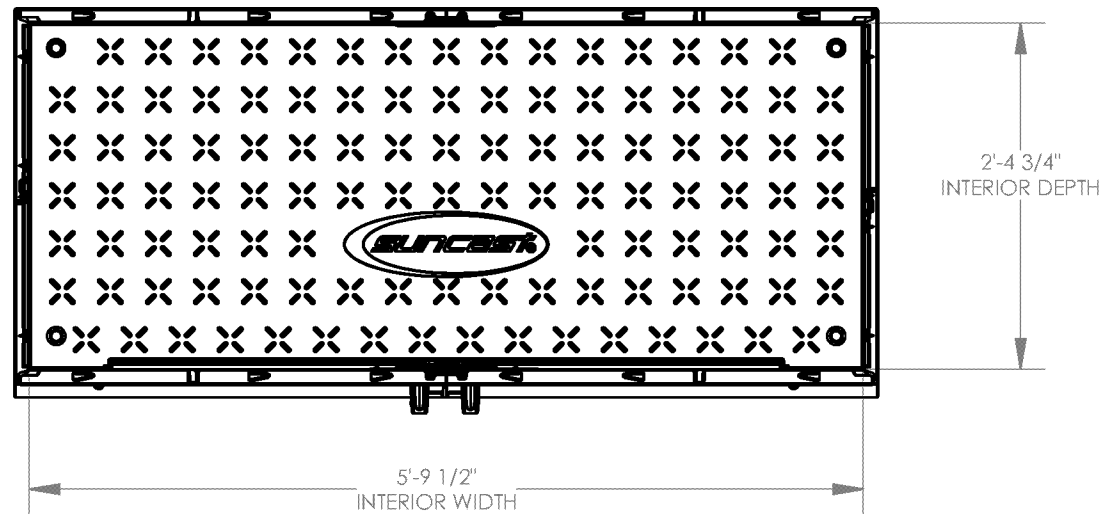

BMS6310

FRONT VIEW

TOTAL VOLUME

Interior: 94.3 FT³

Exterior: 103.4 FT³

SQUARE FOOTAGE

Interior: 14.4 FT²

Exterior: 17.04 FT²

BMS6310

SIDE VIEW

BMS6310

TOP VIEW

BMS6310

SECTION VIEW

SECTION D-D
SCALE 1 : 16