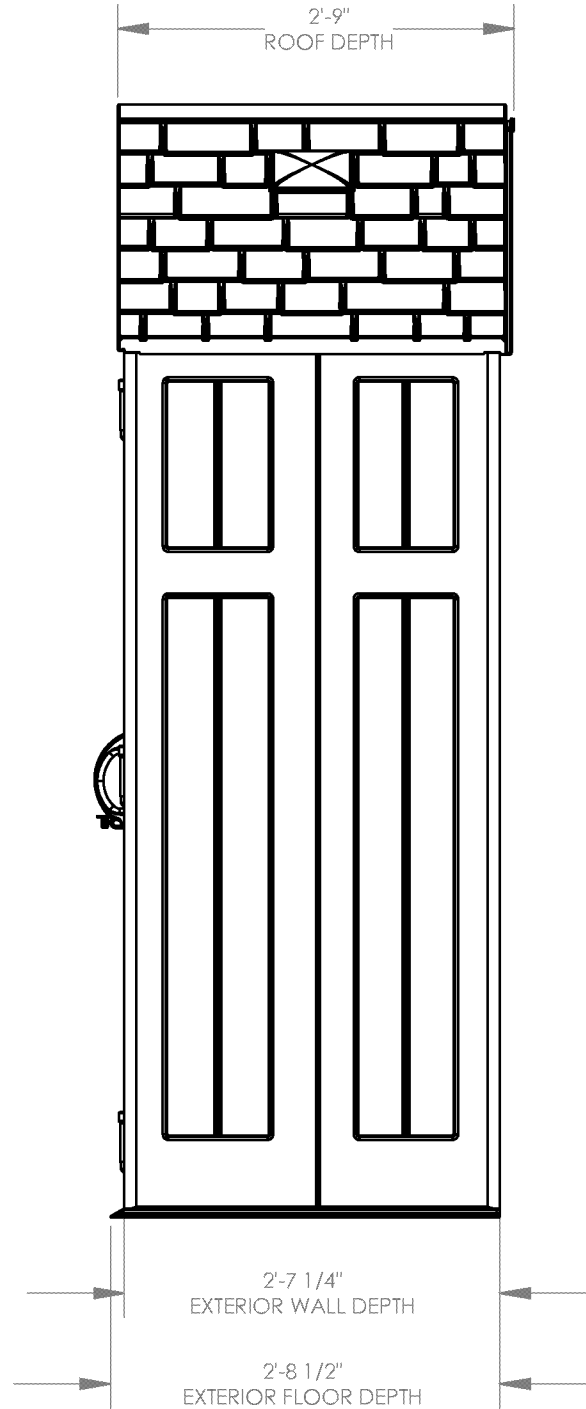

BMS6310

FRONT VIEW

TOTAL VOLUME

Interior: 94.3 FT³

Exterior: 103.4 FT³

SQUARE FOOTAGE

Interior: 14.4 FT²

Exterior: 17.04 FT²

BMS6310

SIDE VIEW

BMS6310

TOP VIEW

BMS6310

SECTION VIEW

SECTION D-D
SCALE 1 : 16