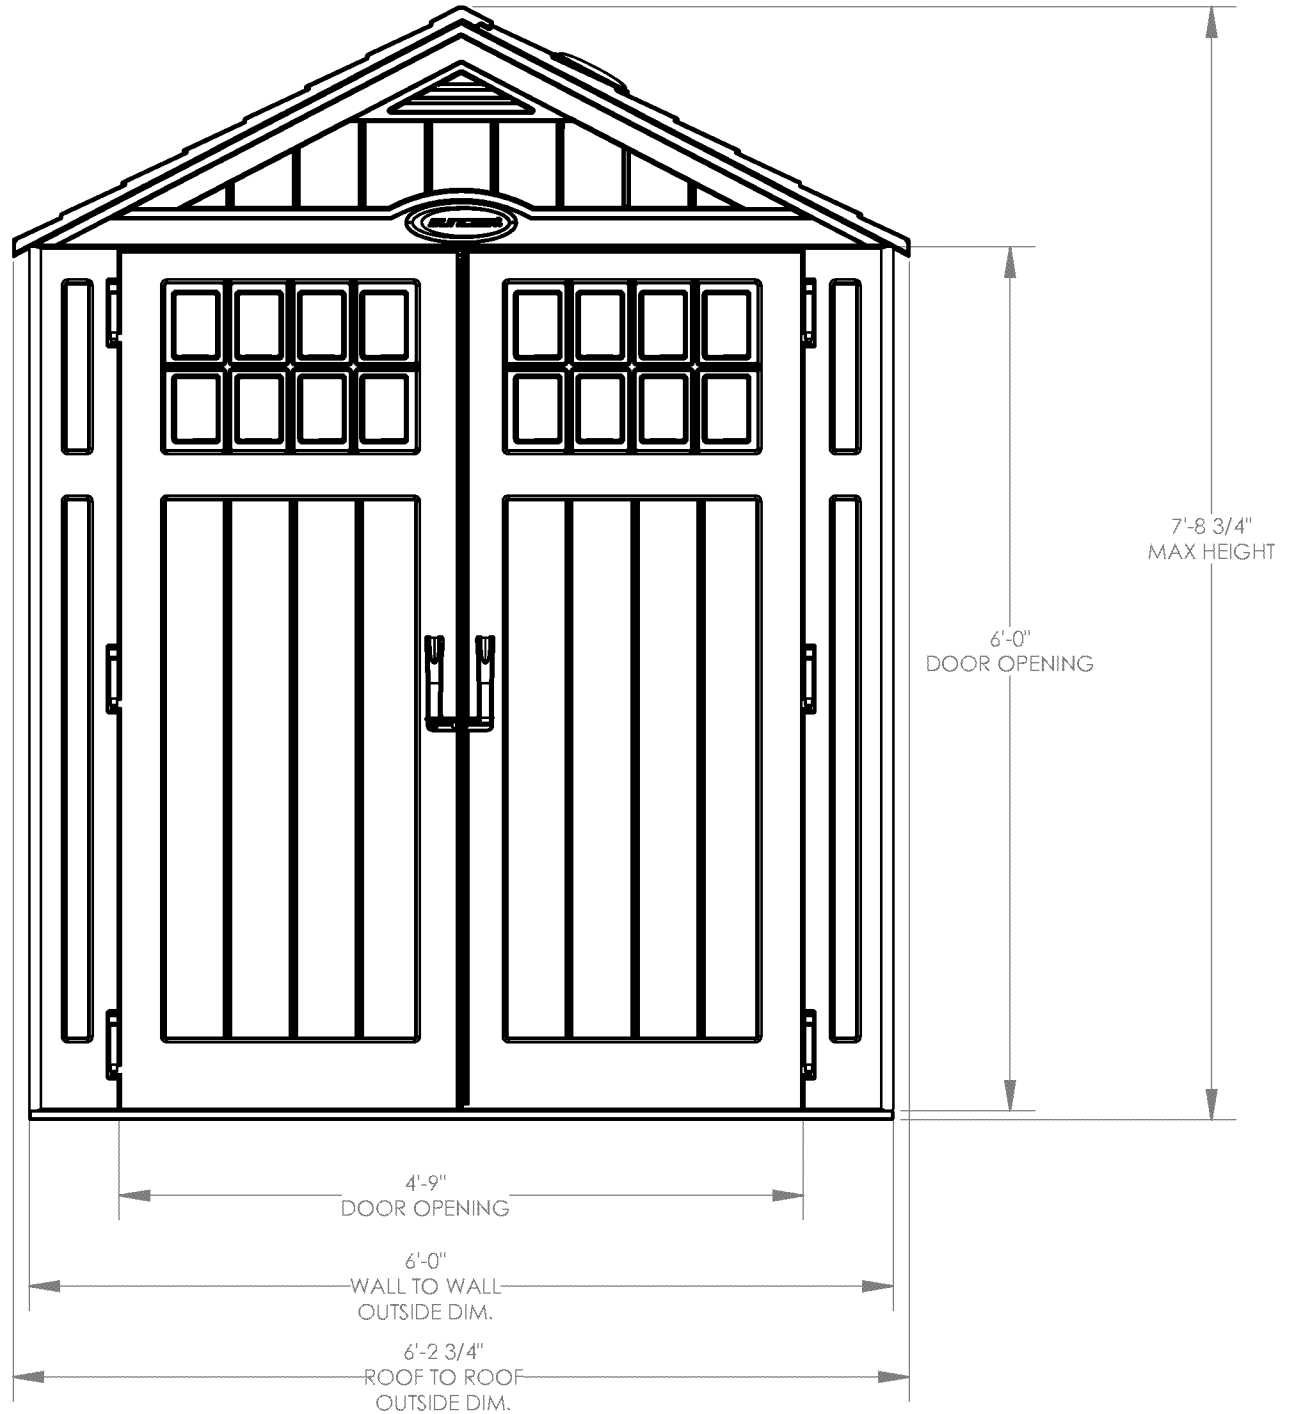

BMS6310

FRONT VIEW

TOTAL VOLUME

Interior: 94.3 FT³

Exterior: 103.4 FT³

SQUARE FOOTAGE

Interior: 14.4 FT²

Exterior: 17.04 FT²

BMS6310

SIDE VIEW

BMS6310

TOP VIEW

BMS6310

SECTION VIEW

SECTION D-D
SCALE 1 : 16