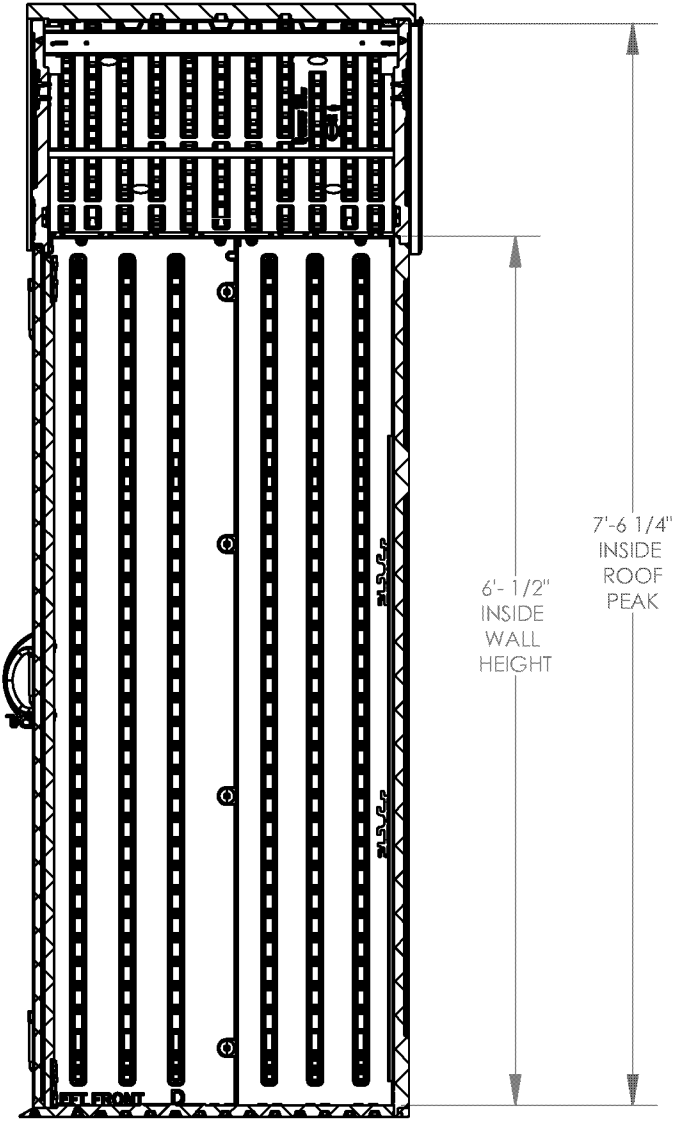

BMS6310

FRONT VIEW

TOTAL VOLUME

Interior: 94.3 FT³

Exterior: 103.4 FT³

SQUARE FOOTAGE

Interior: 14.4 FT²

Exterior: 17.04 FT²

BMS6310

SIDE VIEW

BMS6310

TOP VIEW

BMS6310

SECTION VIEW

SECTION D-D
SCALE 1 : 16