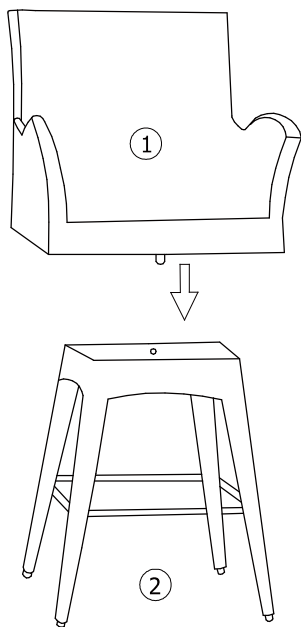

PREPARATION

Before beginning assembly of product, make sure all parts are present. Compare parts with package contents list and hardware contents list.

If any part is missing or damaged, do not attempt to assemble the product.

Estimated Assembly Time: 45 minutes.

Tools Required for Assembly (included): Allen Key

1