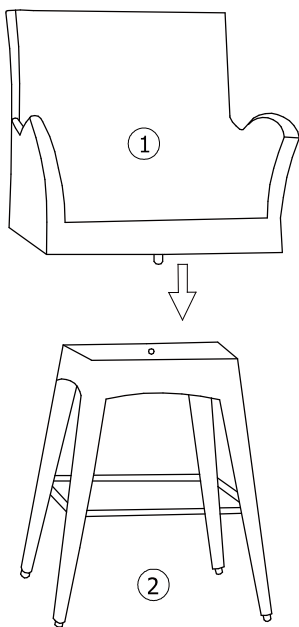

PREPARATION

Before beginning assembly of product, make sure all parts are present. Compare parts with package contents list and hardware contents list.

If any part is missing or damaged, do not attempt to assemble the product.

Estimated Assembly Time: 45 minutes.

Tools Required for Assembly (included): Allen Key

1