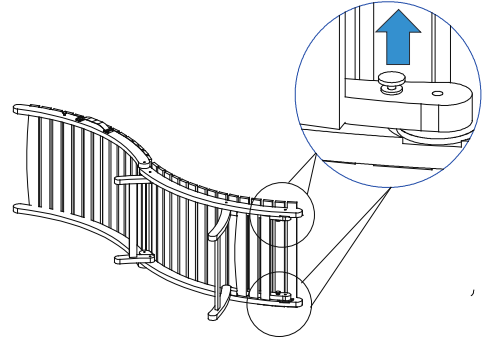

 **SAFAVIEH**
O U T D O O R

Model# PAT7020

Product Dimensions: 21.26" W x 71.65" D x 24.60" H

PREPARATION

Before beginning assembly of product, make sure all parts are present. Compare parts with package contents list and hardware contents list. If any part is missing or damaged, do not attempt to assemble the product.

Estimated Assembly Time: 10 minutes.

Tools Required for Assembly (included): Allen Key

1

Step 1
Unlocked is the arrow to
open the product

2

Step 2
Opened the product as the arrow

3

Step 3
Pull out the lock as the arrow to
open the footrest