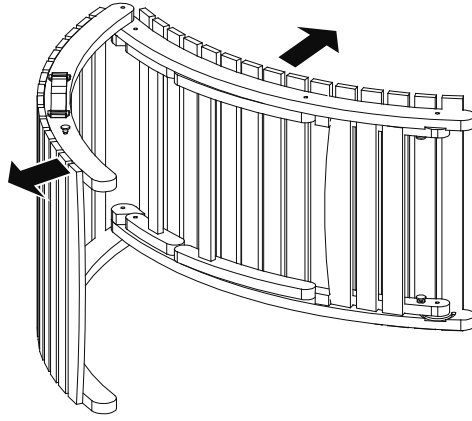

 **SAFAVIEH**
O U T D O O R

Model# PAT7020

Product Dimensions: 21.26" W x 71.65" D x 24.60" H

PREPARATION

Before beginning assembly of product, make sure all parts are present. Compare parts with package contents list and hardware contents list. If any part is missing or damaged, do not attempt to assemble the product.

Estimated Assembly Time: 10 minutes.

Tools Required for Assembly (included): Allen Key

1

Step 1
Unlocked is the arrow to
open the product

2

Step 2
Opened the product as the arrow

3

Step 3
Pull out the lock as the arrow to
open the footrest