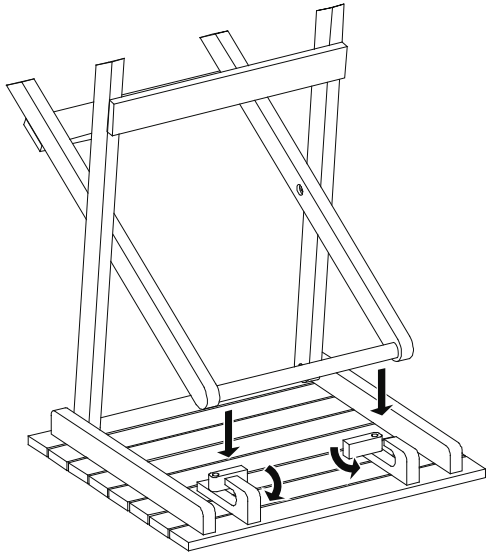

 **SAFAVIEH**
O U T D O O R

Model# PAT7020

Product Dimensions: 17.126" W x 15.16" D x 18.50" H

PREPARATION

Before beginning assembly of product, make sure all parts are present. Compare parts with package contents list and hardware contents list. If any part is missing or damaged, do not attempt to assemble the product.

Estimated Assembly Time: 2 minutes.

Tools Required for Assembly (included): Allen Key

1

2

Step 1
Put leg down to block and rotate the lock to right side

CARE AND MAINTENANCE

Store outdoor furniture indoors or cover well when not in use.
Remove wooden furniture from standing water. Dust regularly with small brush or vacuum
Spills should be taken care of immediately before they harden or stain with a slightly dampened sponge.

 **SAFAVIEH**
O U T D O O R

Model# PAT7020

Product Dimensions: 21.26" W x 71.65" D x 24.60" H

PREPARATION

Before beginning assembly of product, make sure all parts are present. Compare parts with package contents list and hardware contents list. If any part is missing or damaged, do not attempt to assemble the product.