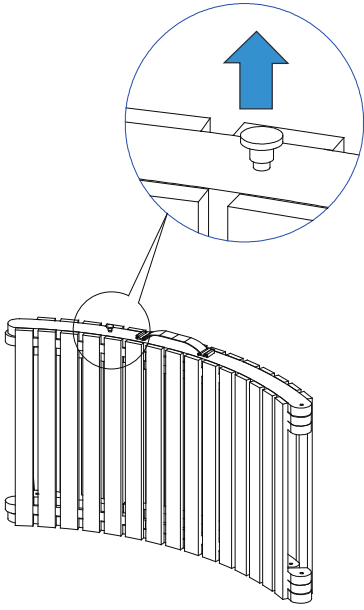

PREPARATION

Before beginning assembly of product, make sure all parts are present. Compare parts with package contents list and hardware contents list. If any part is missing or damaged, do not attempt to assemble the product.

Estimated Assembly Time: 10 minutes.

Tools Required for Assembly (included): Allen Key

1

Step 1
Unlocked is the arrow to
open the product

2