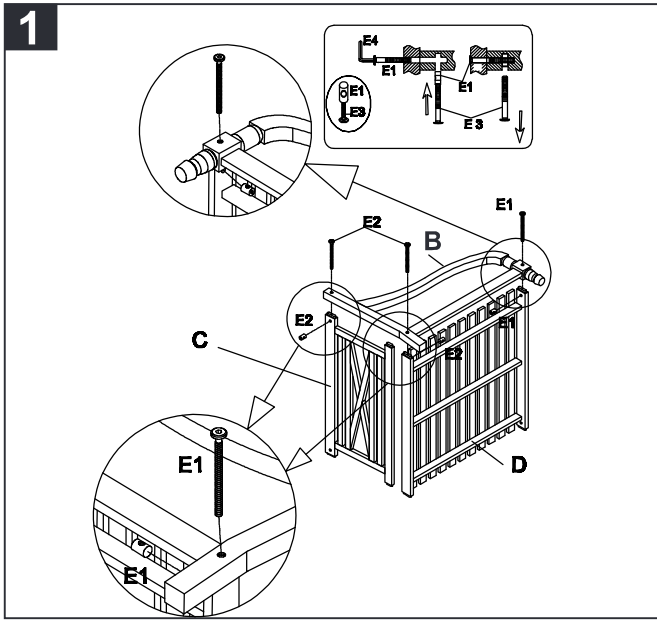

NOTICE

Please make sure that you have all parts indicated before you begin assembly of this item.

Part List and Hardware List

PIECE	DESCRIPTION	PICTURE	QUANTITY
A	Left side		1X
B	Right side		1X
C	Back		1 X
D	Seat		1 X
E1	Allen bolt	 M6x90	2 X
E2	Allen screw	 M6x70	4 X
E3	Bolt extra	 M6x50	1 X
E4	Allen key		1 X

SAFAVIEH OUTDOOR LIVING

MODEL # PAT6740

Product Dimension: 35.43"Wx35.43"Dx25.59"H

Weight capacity : 300 lbs

Warning : Do not stand on the chair

Warning : Do not torque bolts / screws

Before beginning the assembly of the product, make sure all parts are present. Compare the parts with package contents list and hardware contents list. If any parts are missing or damaged, do not attempt to assemble the product. Tool required for assembly (included) : Allen key.

Step 1: attach the right side (B) and the back (C) to the seat (D) as shown on the picture by using the Allen bolt (E1) and (E2). Tighten with the Allen key (E4).

Step 2: put the left side (A) to the chair by using the Allen bolts (E1) and (E2) as shown on the picture. Tighten all with the Allen key (E4).