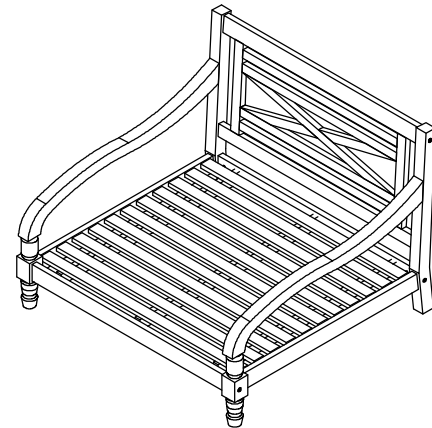

NOTICE

Please make sure that you have all parts indicated before you begin assembly of this item.

Part List and Hardware List

PIECE	DESCRIPTION	PICTURE	QUANTITY
A	Left side		1X
B	Right side		1X
C	Back		1 X
D	Seat		1 X
E1	Allen bolt	 M6x90	2 X
E2	Allen screw	 M6x70	4 X
E3	Bolt extra	 M6x50	1 X
E4	Allen key		1 X

SAFAVIEH OUTDOOR LIVING

MODEL # PAT6740

Product Dimension: 35.43"Wx35.43"Dx25.59"H

Weight capacity : 300 lbs

Warning : Do not stand on the chair

Warning : Do not torque bolts / screws

Before beginning the assembly of the product, make sure all parts are present. Compare the parts with package contents list and hardware contents list. If any parts are missing or damaged, do not attempt to assemble the product. Tool required for assembly (included) : Allen key.

Step 1: attach the right side (B) and the back (C) to the seat (D) as shown on the picture by using the Allen bolt (E1) and (E2). Tighten with the Allen key (E4).

Step 2: put the left side (A) to the chair by using the Allen bolts (E1) and (E2) as shown on the picture. Tighten all with the Allen key (E4).