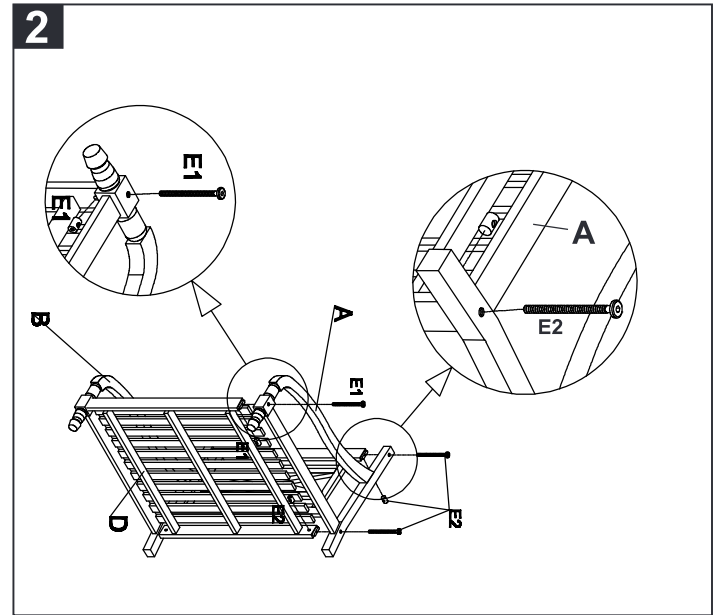

NOTICE

Please make sure that you have all parts indicated before you begin assembly of this item.

Part List and Hardware List

PIECE	DESCRIPTION	PICTURE	QUANTITY
A	Left side		1X
B	Right side		1X
C	Back		1 X
D	Seat		1 X
E1	Allen bolt	 M6x90	2 X
E2	Allen screw	 M6x70	4 X
E3	Bolt extra	 M6x50	1 X
E4	Allen key		1 X

SAFAVIEH OUTDOOR LIVING

MODEL # PAT6740

Product Dimension: 35.43"Wx35.43"Dx25.59"H

Weight capacity : 300 lbs

Warning : Do not stand on the chair

Warning : Do not torque bolts / screws

Before beginning the assembly of the product, make sure all parts are present. Compare the parts with package contents list and hardware contents list. If any parts are missing or damaged, do not attempt to assemble the product. Tool required for assembly (included) : Allen key.

Step 1: attach the right side (B) and the back (C) to the seat (D) as shown on the picture by using the Allen bolt (E1) and (E2). Tighten with the Allen key (E4).

Step 2: put the left side (A) to the chair by using the Allen bolts (E1) and (E2) as shown on the picture. Tighten all with the Allen key (E4).