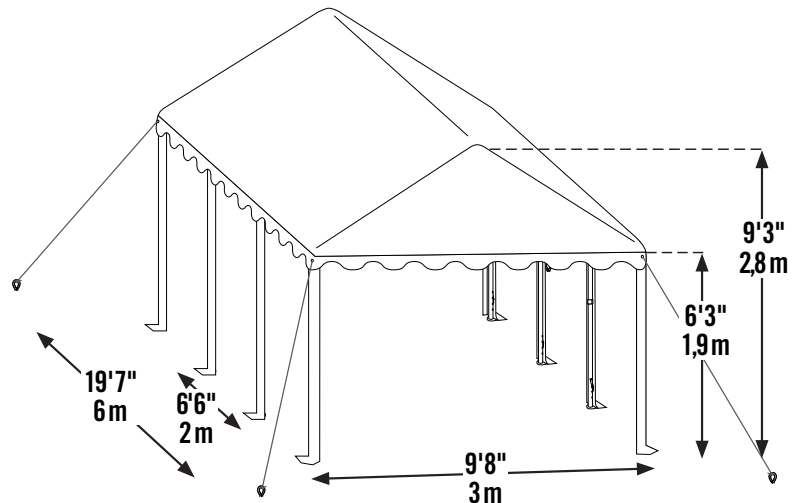

We've Got You Covered.
North America's #1 Shelter Manufacturer.

Package Includes:

- (1) 10 x 20 ft. / 3 x 6 m Galvanized Steel Frame, 4 rib
- (1) One-Piece FR PVC Cover/ Leg valances
- Bungee Cords
- Anchors
- Easy Step-by-Step Instructions

Packaging Specifications:

Box 1	26.8 x 22.8 x 5.9 in 68.0 x 58.0 x 15.0 cm	23.1 lbs. 10.5kg
Box 2	78.3 x 14.6 x 5.3 in. 199.0 x 37.0 x 13.5 cm	101.4 lbs 46 kg
Box 3	26.4 x 22.4 x 4.7 in. 67.0 x 57.0 x 12.0 cm	36.4 lbs 16.5 kg

Drop shipped direct from factory.

MODEL #	UPC
25887 - White	6 77599 25887 9
25888 - Blue/White	6 77599 25888 6
25889 - Green/White	6 77599 25889 3