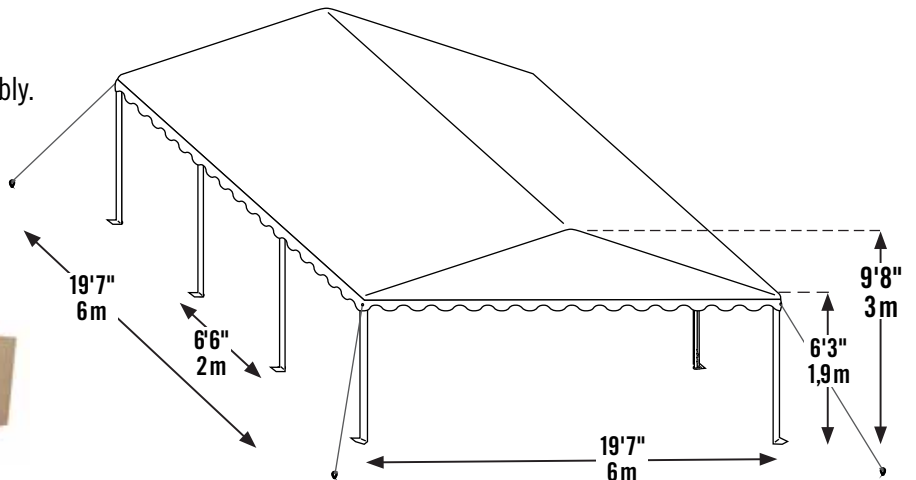

Event Series Party Tent 20 x 20 ft. / 6 x 6 m

ShelterLogic Heavy Duty Party Tents provide shade, shelter & protection for your next party, event or special occasion. Why rent when you can own?

100% GALVANIZED STEEL - 1.5" / 38 mm diameter steel tubes for ultimate durability, rust protection and superior strength.

HEAVY DUTY PVC cover — 500 g/m², FR fabric stands up to the elements. Welded seams are waterproof and durable.

DECORATIVE - Fitted cover with closed end design & leg valances.

ANCHORING - Frame and leg anchors create a sturdy and stable unit.

QUICK & EASY - no tool frame assembly.

CPAI-84 Section 6 compliant.

Great For: Weddings, company events, pool or backyard parties, trade shows and craft fairs.

4 boxes

We've Got You Covered.
North America's #1 Shelter Manufacturer.

Box 1	26.57 x 22.64 x 7.67 in. 67.5 x 57.5 x 19.5 cm	36.36 lb 16.5 kg
Box 2	61.22 x 10.43 x 6.10 in. 155.5 x 26.5 x 15.5 cm	60.63 lb 27.5 kg
Box 3	78.5 x 14.76 x 5.5 in. 199.5 x 37.5 x 14 cm	83.78 lb 38 kg
Box 4	26.77 x 22.83 x 7.08 in. 68 x 58 x 18 cm	57.32 lb 26 kg