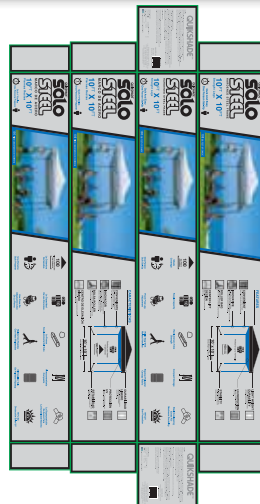

SOLO100:

10 x 10 ft. (3 x 3m) Canopy
100 sq.ft. (9.3 sq.m) of Shade

Top Quality Materials and Construction

- 10 x 10 ft. (3 x 3m) Canopy Top & Straight Leg Base
- Infinite Height Positions
- Shades up to 8 People

- Quick and easy one-person set-up.
- Patented overlapping eave construction.
- Center Lift design provides a high vaulted ceiling.
- 3-piece telescoping legs with cam locks provide infinite height adjustments.

- 150D polyester top with 300D ripstop thread and Aluminex™ 99% UV protection.
- Nylon feet for stability & floor protection.
- Micro-Glide PTFE (Teflon) bearings.
- 4 ground stakes and guy lines included.

BONUS! Features heavy-duty roller bag for convenient portability & storage.

Packaging Specifications

Container Qty's:
1080 (40 ft.)
1300 (40 ft. HQ)

Pallet Qty.:
12

Total box weight:
44.27 lbs. / 20.1 kg

Box dimensions:
44.9 x 10.6 x 10.6 in.
114 x 27 x 27 cm