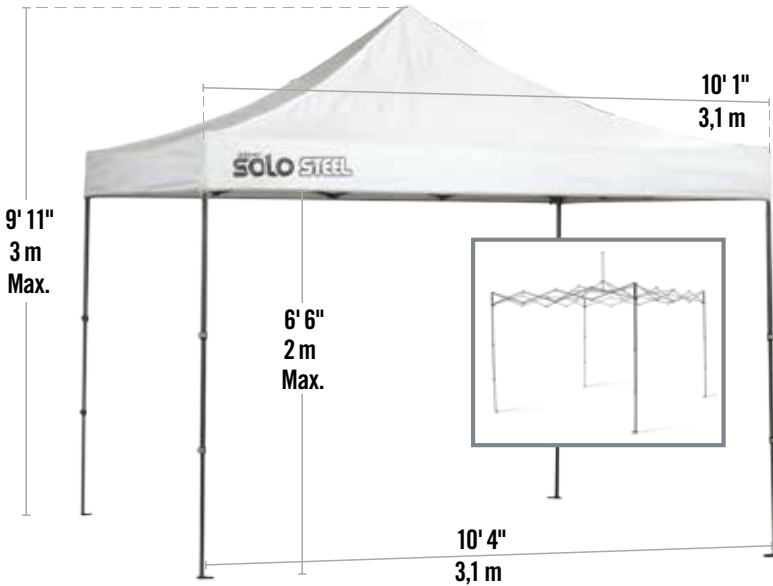

SOLO100:

10 x 10 ft. (3 x 3m) Canopy
100 sq.ft. (9.3 sq.m) of Shade

Top Quality Materials and Construction

- 10 x 10 ft. (3 x 3m) Canopy Top & Straight Leg Base
- Infinite Height Positions
- Shades up to 8 People

- Quick and easy one-person set-up.
- Patented overlapping eave construction.
- Center Lift design provides a high vaulted ceiling.
- 3-piece telescoping legs with cam locks provide infinite height adjustments.

- 150D polyester top with 300D ripstop thread and Aluminex™ 99% UV protection.
- Nylon feet for stability & floor protection.
- Micro-Glide PTFE (Teflon) bearings.
- 4 ground stakes and guy lines included.

BONUS! Features heavy-duty roller bag for convenient portability & storage.

Packaging Specifications

Container Qty's:
1080 (40 ft.)
1300 (40 ft. HQ)

Pallet Qty.:
12

Total box weight:
44.27 lbs. / 20.1 kg

Box dimensions:
44.9 x 10.6 x 10.6 in.
114 x 27 x 27 cm