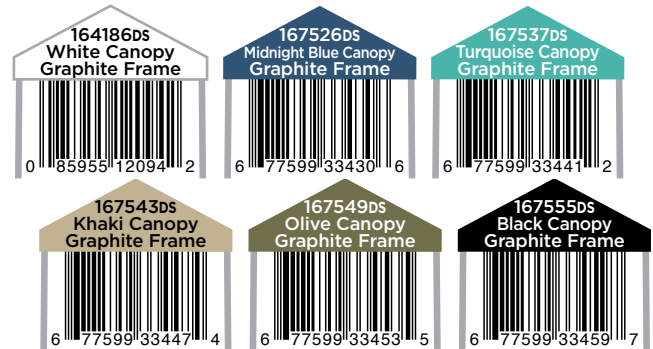

SOLO100:

10 x 10 ft. (3 x 3m) Canopy
100 sq.ft. (9.3 sq.m) of Shade

Top Quality Materials and Construction

- 10 x 10 ft. (3 x 3m) Canopy Top & Straight Leg Base
- Infinite Height Positions
- Shades up to 8 People

BONUS! Features heavy-duty roller bag for convenient portability & storage.

Packaging Specifications

Container Qty's:
1080 (40 ft.)
1300 (40 ft. HQ)

Pallet Qty.:
12

Total box weight:
44.27 lbs. / 20.1 kg

Box dimensions:
44.9 x 10.6 x 10.6 in.
114 x 27 x 27 cm