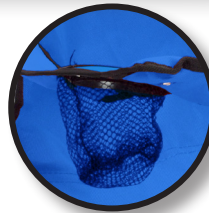

Kids Chair

Compact, Portable, and above all, Comfortable!

- Made especially for kids!
- Safety lock included to hold chair securely open during use.
- 1 mesh cup holder.
- Weight limit: 150 lbs.
- Stain and moisture resistant 600x300D fabric with PE coating.

BONUS! Features fabric carry bag for convenient portability & storage.

Packaging Specifications

Master Carton:

Contents: 8-pack

Master Carton Weight:

24.23 lbs. / 11 kg

Master Carton Dimensions:

23.8 x 15.7 x 8.7 in.

60.5 x 40 x 22 cm

Retail Box:

Contents: 1 chair

Box Weight:

2.75 lbs. / 1.25 kg

Box Dimensions:

22.8 x 5.9 x 5.1 in.

57.9 x 15 x 13 cm

Container Qty's:

40 ft.: 6680

40 ft. HQ: 6680

45 ft. HQ: 8016