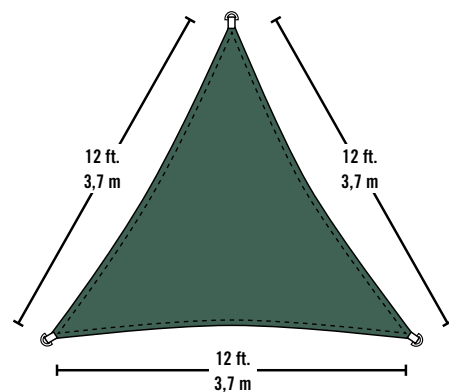

DIVERSE APPLICATIONS:
Decks and Patios • Camping • Pool and Play Areas
Picnic Areas • Parks • Gazebos • Outdoor Living Spaces
HOME - OFFICE - COMMERCIAL

MODEL #	UPC
25720 - Sand	6 77599 25720 9
25733 - Sea Blue	6 77599 25733 9
25724 - Evergreen	6 77599 25724 7