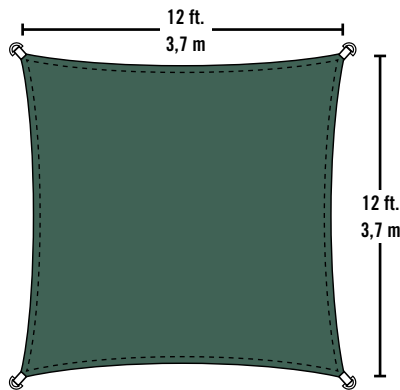

DIVERSE APPLICATIONS:

Decks and Patios • Camping • Pool and Play Areas
Picnic Areas • Parks • Gazebos • Outdoor Living Spaces
HOME - OFFICE - COMMERCIAL