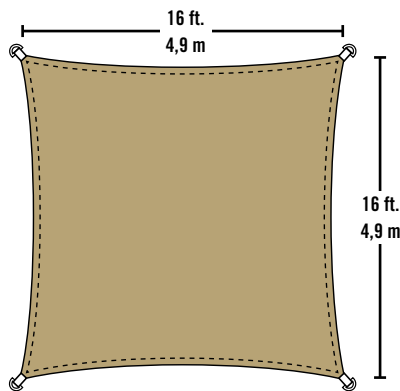

DIVERSE APPLICATIONS:

Decks and Patios • Camping • Pool and Play Areas
Picnic Areas • Parks • Gazebos • Outdoor Living Spaces
HOME - OFFICE - COMMERCIAL

MODEL #	UPC
25723 - Sand	6 77599 25723 0
25736 - Sea Blue	6 77599 25736 0
25727 - Evergreen	6 77599 25727 8